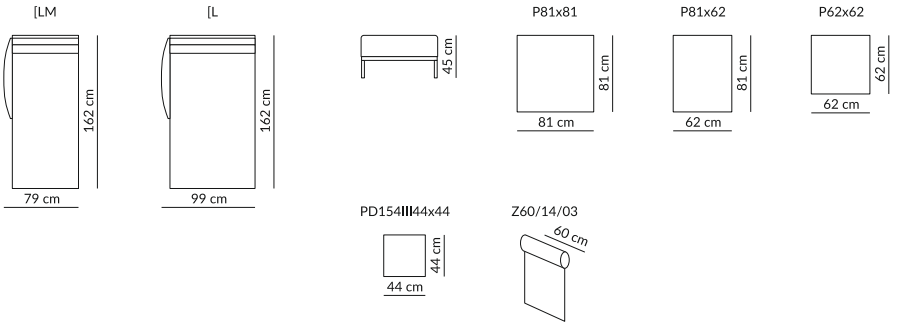

VERSION I - HIGH BACK
VERSION II - LOW BACK

- [Armrest
- P Pouf
- PD Decorative pillow
- Z Headrest
- III Goose feathers 70% and Silicone blend 30%